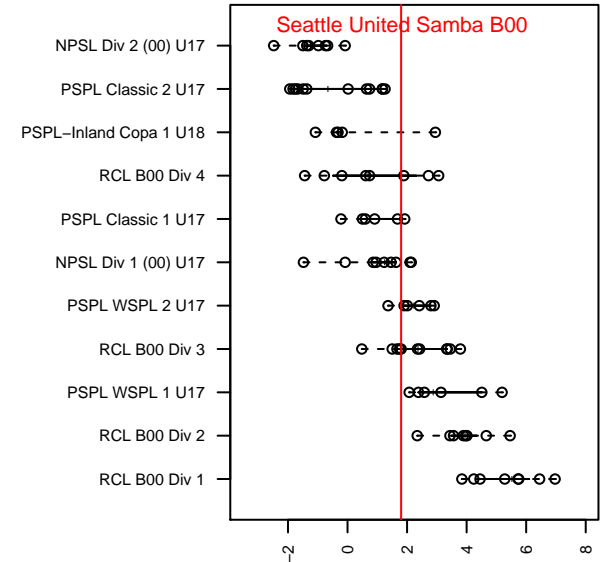

Seattle United Samba B00

Seattle United
 Seattle, WA
 B00 total strength=1470
 attack=13.4 defense=7.78
 fall league = RCL B00 Div 3

alt names used:
 Seattle United B00 Samba
 Seattle United B00 Samba C
 SEATTLE UNITED SAMBA B00 (WA)
 Seattle United B00 Samba C

Venues played:
 2016 REDAPT Cup Gold U17
 2016 Labor Day Cup BU17 Gold
 2016 RCL B00 Div 3
 2016 WYS Presidents Cup B00
 2016 PacNW Winter Classic Premier II U17

Seattle United Samba B00
 Dots are actual minus expected GF (blue circles) and GA (red triangles).
 Blue line is smoothed change in attack strength. Red is smoothed change in defense strength.

**attack and defense variance (black dot)
relative to other teams
and top 10 in region**

**attack and defense rating
relative to others at age
and all opponents in last 13 months**

Performance relative to 13 month average